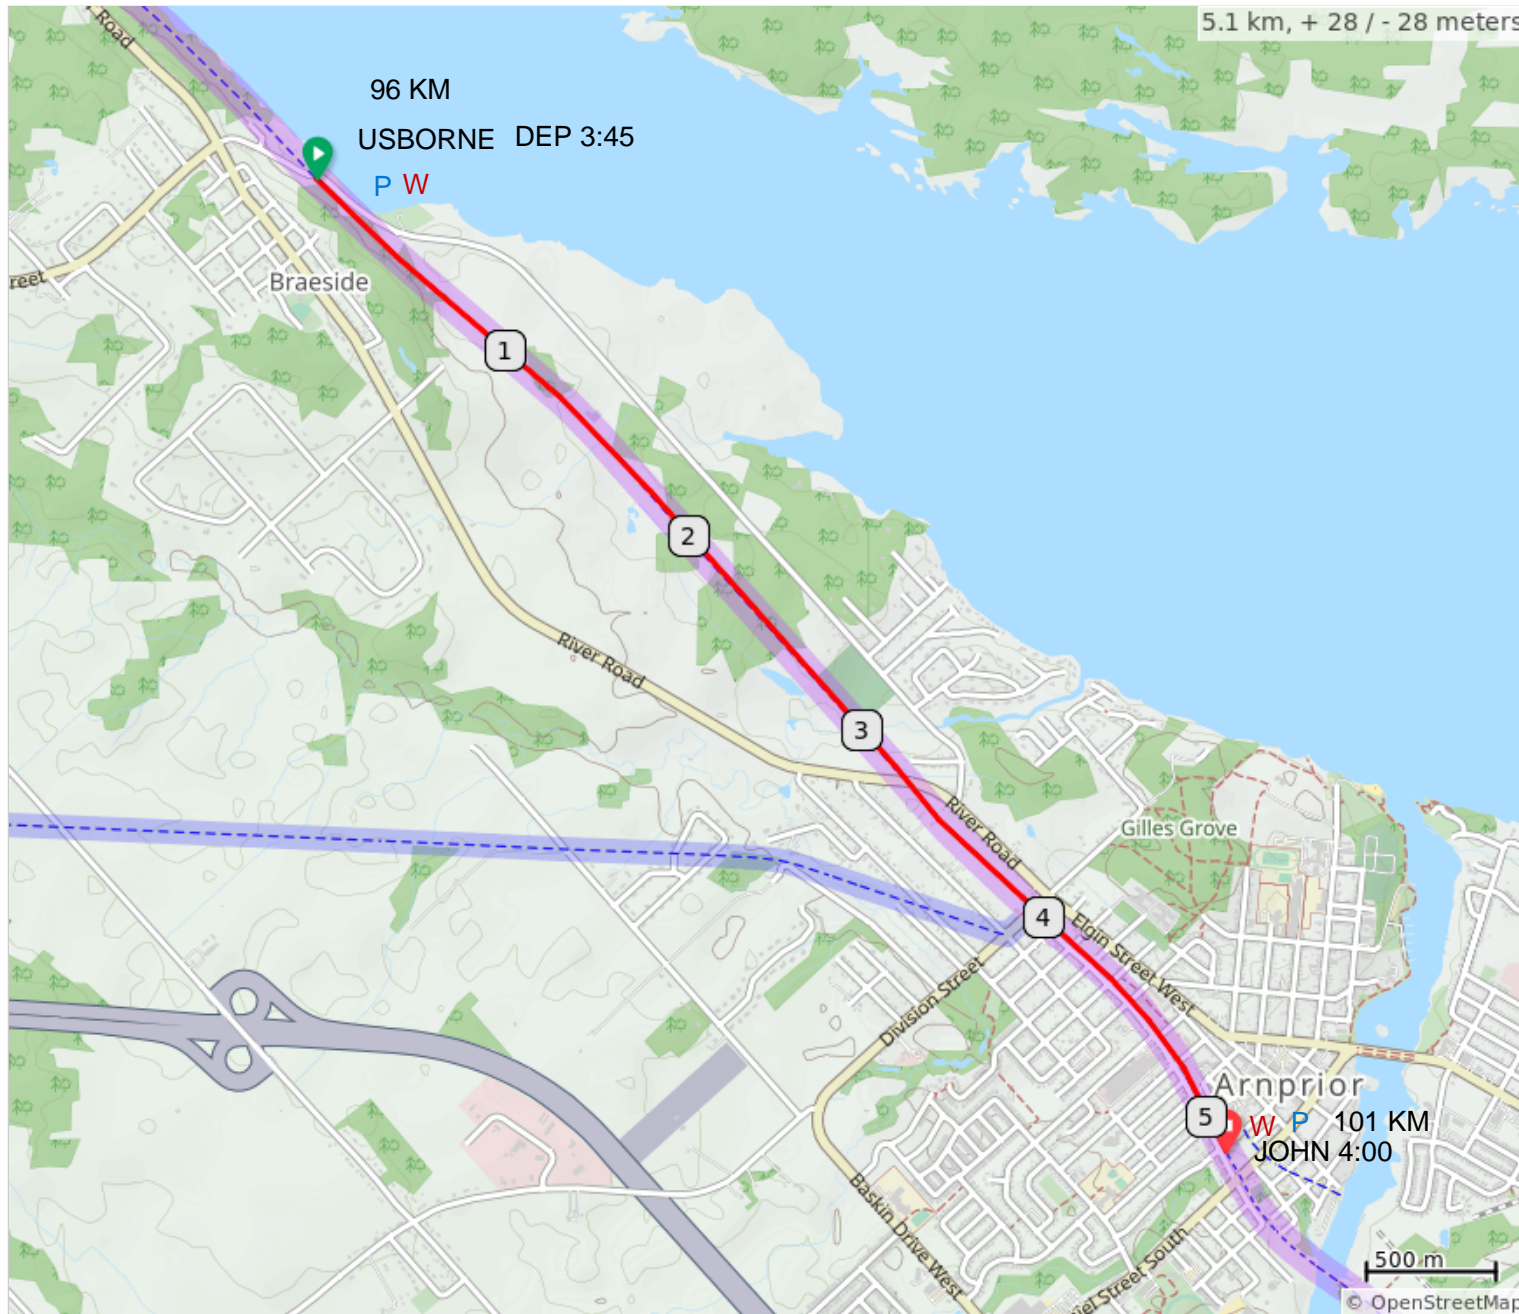

# USBORNE-JOHN ST

## ALGONQUIN TRAIL RELAY

END OF RELAY